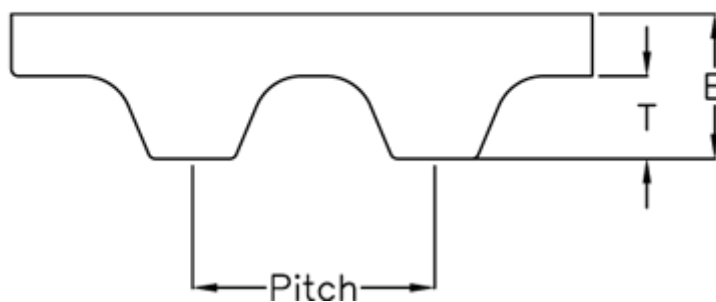

Article number: 602776291611

Description: Gates Timing Belt Synchropower PU10 T10DL 1610

## Measures

Height B mm	= 7
Height T mm	= 2.5
Length	= 1610
Number of teeth	= 161
Pitch	= 10
Type	= PU 10 T10 DL 1610
Width	= 10